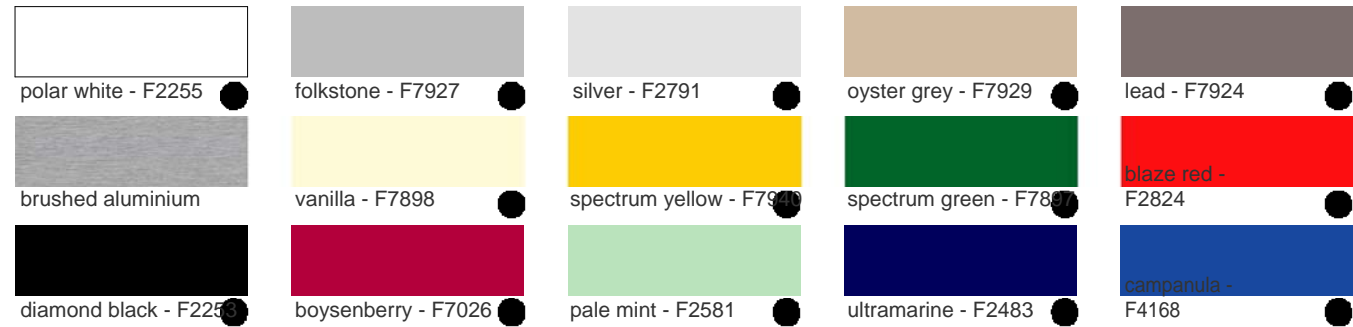

wood veneer finishes

* Premium veneers - a premium will be charged for premium veneers. Please contact 4ushops for details. Lead times will also be extended. Also available as options in laminate.

Override front panel options

In addition to being available in all of the above finishes, the schema front panels are available in the following colours.