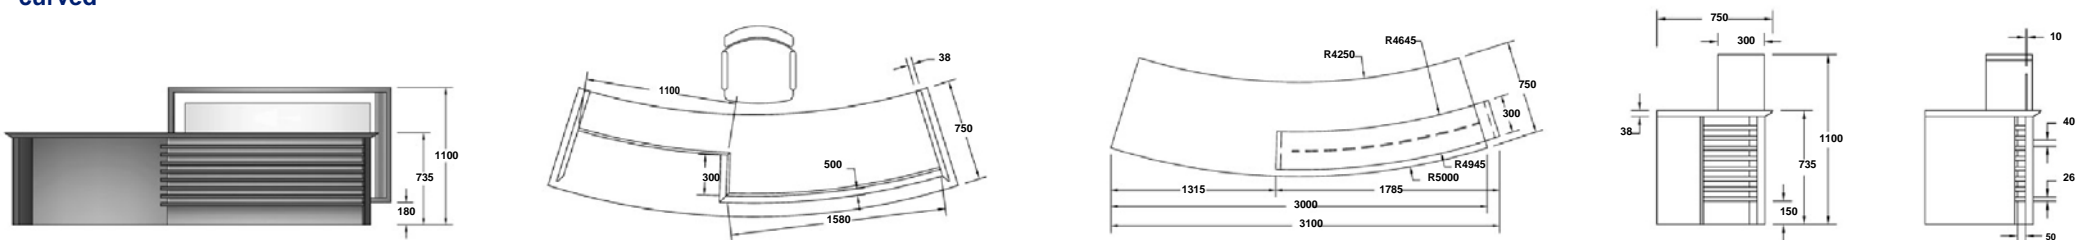

straight : front view

straight : operators view

curved : front view

curved : operators view

return : front view

return : operators view

Desk Type	Product Code	Length	Depth	Desk Height	Overrider Height	Return
Straight	ST2475	2400	750	730	1125	n/a
	ST2490	2400	900	730	1125	n/a
	ST3075	3000	750	730	1125	n/a
	ST3090	3000	900	730	1125	n/a
Straight with return	STR2475	2400	750	730	1125	1200 x 600
	STR2490	2400	900	730	1125	1200 x 600
	STR3075	3000	750	730	1125	1200 x 600
	STR3090	3000	900	730	1125	1200 x 600
Curved	SC2475	2400	750	730	1125	n/a
	SC2490	2400	900	730	1125	n/a
	SC3075	3000	750	730	1125	n/a
	SC3090	3000	900	730	1125	n/a

All Priscus reception counters are available either left or right handed
Optional pedestals are available
All costs are ex-works

Priscus Reception Desk

dimensions

straight

straight with return

curved

Base and Override: standard options

In addition to being available in all of the above finishes, the schema front panels are available in the following colours.