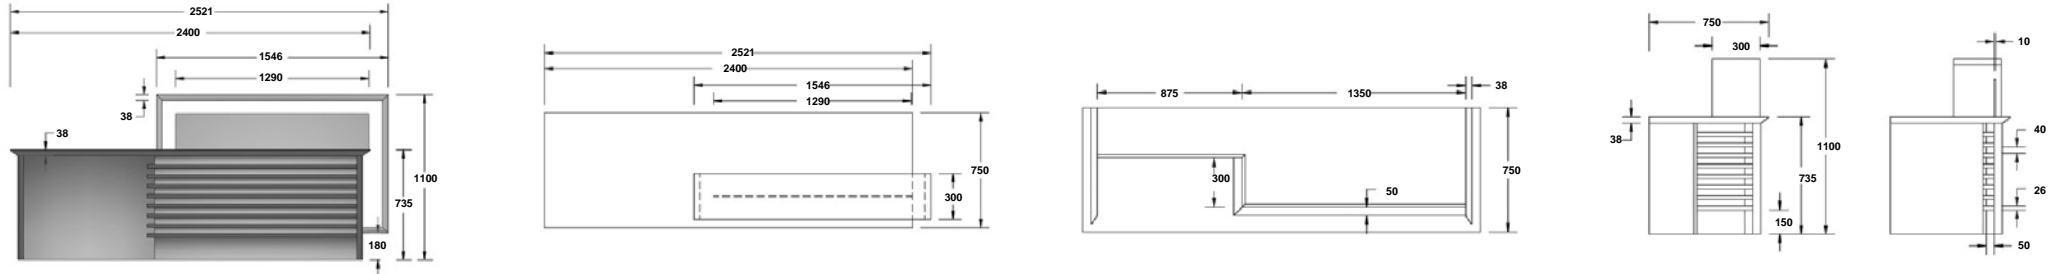

straight : front view

straight : operators view

curved : front view

curved : operators view

return : front view

return : operators view

Desk Type	Product Code	Length	Depth	Desk Height	Overrider Height	Return
Straight	ST2475	2400	750	730	1125	n/a
	ST2490	2400	900	730	1125	n/a
	ST3075	3000	750	730	1125	n/a
	ST3090	3000	900	730	1125	n/a
Straight with return	STR2475	2400	750	730	1125	1200 x 600
	STR2490	2400	900	730	1125	1200 x 600
	STR3075	3000	750	730	1125	1200 x 600
	STR3090	3000	900	730	1125	1200 x 600
Curved	SC2475	2400	750	730	1125	n/a
	SC2490	2400	900	730	1125	n/a
	SC3075	3000	750	730	1125	n/a
	SC3090	3000	900	730	1125	n/a

All Priscus reception counters are available either left or right handed
Optional pedestals are available
All costs are ex-works

Priscus Reception Desk

dimensions

straight

straight with return

curved

Base and Override: standard options