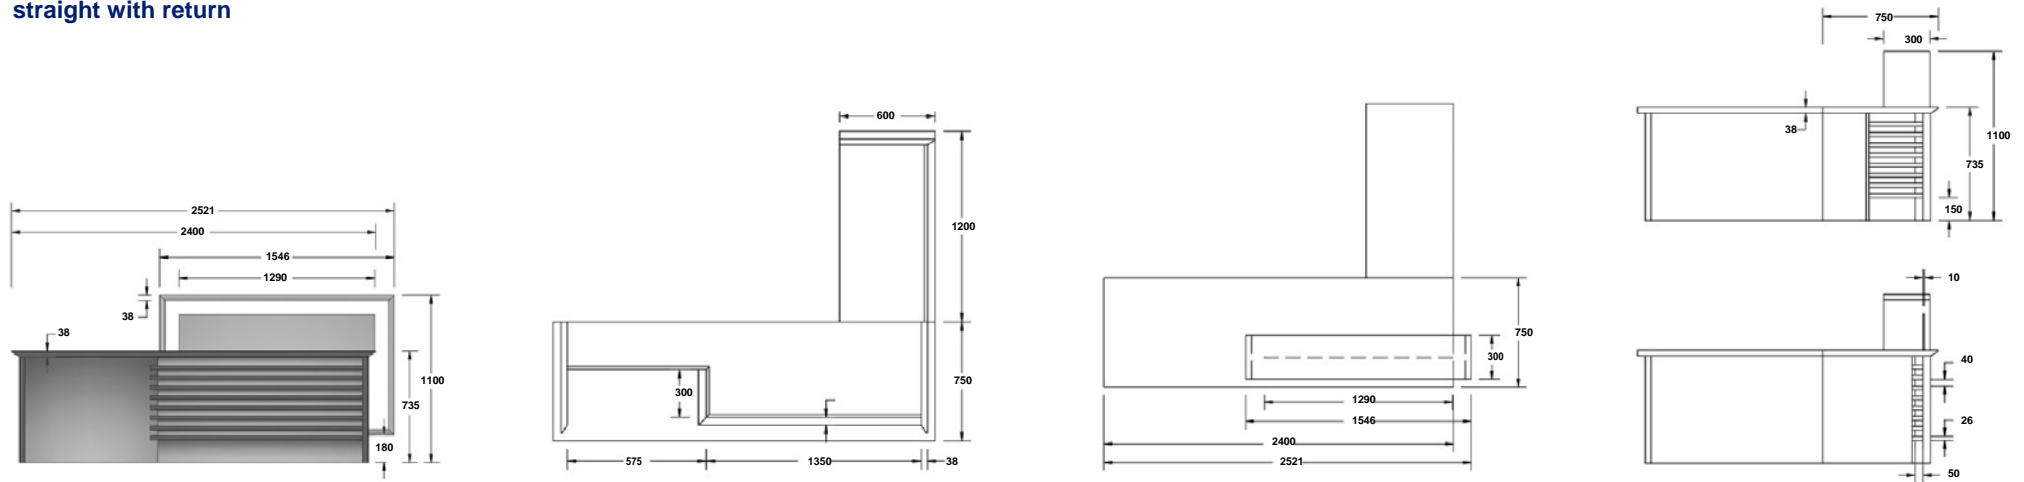

straight : front view

straight : operators view

curved : front view

curved : operators view

return : front view

return : operators view

Desk Type	Product Code	Length	Depth	Desk Height	Overrider Height	Return
Straight	ST2475	2400	750	730	1125	n/a
	ST2490	2400	900	730	1125	n/a
	ST3075	3000	750	730	1125	n/a
	ST3090	3000	900	730	1125	n/a
Straight with return	STR2475	2400	750	730	1125	1200 x 600
	STR2490	2400	900	730	1125	1200 x 600
	STR3075	3000	750	730	1125	1200 x 600
	STR3090	3000	900	730	1125	1200 x 600
Curved	SC2475	2400	750	730	1125	n/a
	SC2490	2400	900	730	1125	n/a
	SC3075	3000	750	730	1125	n/a
	SC3090	3000	900	730	1125	n/a

All Priscus reception counters are available either left or right handed
Optional pedestals are available
All costs are ex-works

Priscus Reception Desk

dimensions

straight

straight with return

curved

Base and Override: standard options